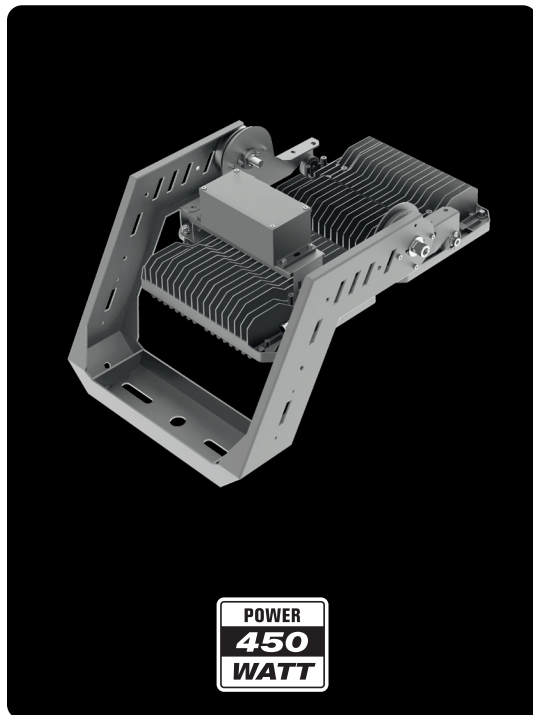

## MODULSTRÅLKASTARE 450W

THIS IS A PRODUCT SHEET SHOWING THE FIXTURE'S STANDARD VALUES.  
THESE VALUES MAY VARY IF THE LUMINAIRE'S BASIC SPECIFICATION IS CHANGED.

POWER  
**450**  
WATT