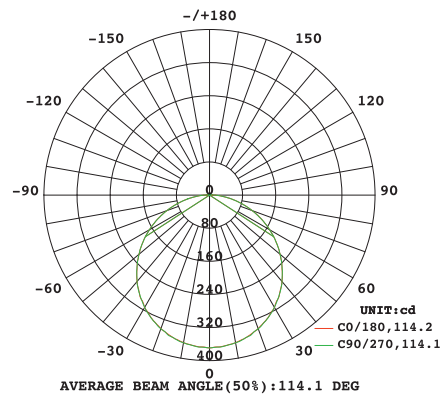

DESIGNLIGHT

SCANDINAVIAN AB

PLAFOND, CANOPY

E-NR: 70 280 97

ART NR: PL002-1711

EFFEKT POWER	KELVIN KELVIN	TOTAL LUMEN	USEFUL LUMEN
10/18W	2700K/3000K/4000K	1000-1800LM	1633LM/1816LM/1913LM 2700K/3000K/4000K

18W - 4000K

LUMINOUS INTENSITY DISTRIBUTION DIAGRAM

PL002-1711

ENERGY

Designlight Scandinavian AB
PL002-1711

A
B
C
D
E
F
G

18
kWh/1000h

2019/2015