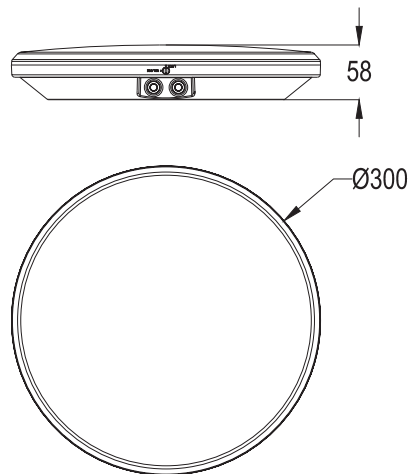

DESIGNLIGHT

SCANDINAVIAN AB

PLAFOND, CANOPY

E-NR: 70 280 97

ART NR: PL002-1711

EFFEKT POWER	KELVIN KELVIN	TOTAL LUMEN	USEFUL LUMEN
10/18W	2700K/3000K/4000K	1000-1800LM	1633LM/1816LM/1913LM 2700K/3000K/4000K

18W - 4000K

LUMINOUS INTENSITY DISTRIBUTION DIAGRAM

PL002-1711

ENERGY

Designlight Scandinavian AB
PL002-1711

A
B
C
D
E
F
G

18
kWh/1000h

2019/2015