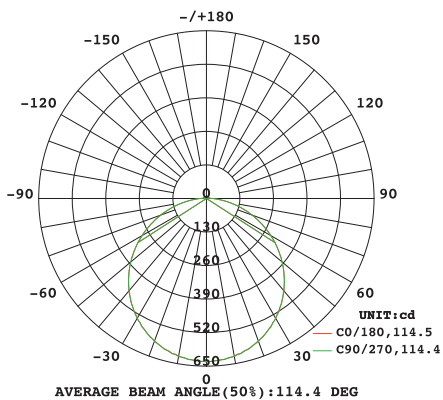

DESIGNLIGHT

SCANDINAVIAN AB

PLAFOND, CANOPY

E-NR: 70 280 97

ART NR: PL002-1711

EFFEKT POWER	KELVIN KELVIN	TOTAL LUMEN	USEFUL LUMEN
10/18W	2700K/3000K/4000K	1000-1800LM	1633LM/1816LM/1913LM 2700K/3000K/4000K

ROHS CE

LIFETIME
L70B50: 50.000H

- INSTALLATIONSVÄNLIG
- LÅG ENERGIFÖRBRUKNING
- PASSAR TAKDOSOR
- SLIMMAD DESIGN

- EASY TO INSTALL
- LOW ENERGY CONSUMPTION
- FITS CEILING BOX
- SLIM DESIGN

10W - 4000K

LUMINOUS INTENSITY DISTRIBUTION DIAGRAM

18W - 4000K

LUMINOUS INTENSITY DISTRIBUTION DIAGRAM

PL002-1711

ENERGY

Designlight Scandinavian AB
PL002-1711

A
B
C
D
E
F
G

18
kWh/1000h

2019/2015