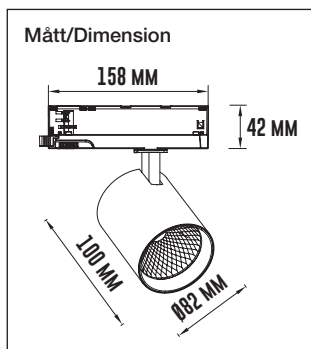

ENERGY
Designlight Scandinavian AB
TL004-2311

A
B
C
D
E
F
G

30
kWh/1000h

2019/2015

SAKERHET:

1. 1 Läs igenom hela manualen noggrant före installation.
2. 2 Försäkra dig om att spänningen är frånslagen före installation eller underhåll.
3. 3 Installation ska utföras av behörig elektriker.
4. 4 Ljuskällan är ej utbyttbar. Hela armaturen måste bytas när ljuskällan är förbrukad.

SAFETY:

1. 1 Read the entire manual carefully before installation.
2. 2 Make sure that the power is switched off before installation or maintenance.
3. 3 Installation must be performed by a qualified electrician.
4. 4 The light source of this luminaire is not replaceable; when the light source reaches its end of life the whole luminaire shall be replaced.

1.900K	2.700-3.000K	4.000-4.500K	4.800K	5.000-5.000K	7.000-7.500K	10.000K
STEARINLJUS CANDLE	VARMVIT WARM WHITE	NATURLIG VIT NATURAL WHITE	SOLLJUS DIRECT SUN	VITT DAGSLJUS DAY WHITE	KALLVIT COOL WHITE	BLÅ HIMMEL BLUE SKY

LÄS MER OM VÅRA GARANTIVILLKOR PÅ WWW.DESIGNLIGHT.NU READ MORE ABOUT OUR WARRANTY CONDITIONS AT: WWW.DESIGNLIGHT.NU

DESIGNLIGHT
SCANDINAVIAN AB

DESIGNLIGHT SCANDINAVIAN AB · TOFFELVÄGEN 1 · SE-342 60 MOHEDA · SWEDEN
TELEFON/PHONE +46 (0)472-716 10 · INFO@DESIGNLIGHT.NU · WWW.DESIGNLIGHT.NU