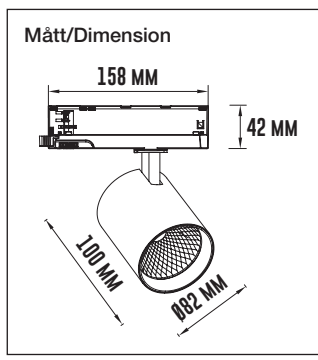

ENERGY

Designlight Scandinavian AB
TL003-1311

A
B
C
D
E
F
G

30
kWh/1000h

2019/2015

SAKERHET:

1. 1 Läs igenom hela manualen noggrant före installation.
2. 2 Försäkra dig om att spänningen är frånslagen före installation eller underhåll.
3. 3 Installation ska utföras av behörig elektriker.
4. 4 Ljuskällan är ej utbyttbar. Hela armaturen måste bytas när ljuskällan är förbrukad.

SAFETY:

1. 1 Read the entire manual carefully before installation.
2. 2 Make sure that the power is switched off before installation or maintenance.
3. 3 Installation must be performed by a qualified electrician.
4. 4 The light source of this luminaire is not replaceable; when the light source reaches its end of life the whole luminaire shall be replaced.

1.900K	2.700-3.000K	4.000-4.500K	4.800K	5.000-5.000K	7.000-7.500K	10.000K
STEARINLJUS CANDLE	VARMVIT WARM WHITE	NATURLIG VIT NATURAL WHITE	SOLLJUS DIRECT SUN	VITT DAGSLJUS DAY WHITE	KALLVIT COOL WHITE	BLÅ HIMMEL BLUE SKY

LÄS MER OM VÅRA GARANTIVILLKOR PÅ WWW.DESIGNLIGHT.NU READ MORE ABOUT OUR WARRANTY CONDITIONS AT: WWW.DESIGNLIGHT.NU

DESIGNLIGHT
SCANDINAVIAN AB

DESIGNLIGHT SCANDINAVIAN AB · TOFFELVÄGEN 1 · SE-342 60 MOHEDA · SWEDEN
TELEFON/PHONE +46 (0)472-716 10 · INFO@DESIGNLIGHT.NU · WWW.DESIGNLIGHT.NU