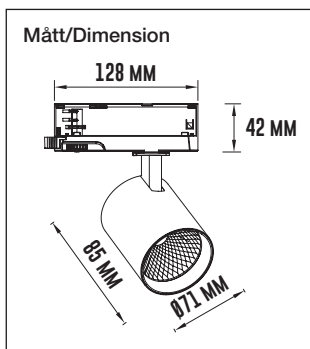

ENERGY
Designlight Scandinavian AB
TL001-1311

A
B
C
D
E
F
G

20
kWh/1000h

2019/2015

! SÄKERHET:

1. 1 Läs igenom hela manualen noggrant före installation.
2. 2 Försäkra dig om att spänningen är frånslagen före installation eller underhåll.
3. 3 Installation ska utföras av behörig elektriker.
4. 4 Ljuskällan är ej utbyttbar. Hela armaturen måste bytas när ljuskällan är förbrukad.

! SAFETY:

1. 1 Read the entire manual carefully before installation.
2. 2 Make sure that the power is switched off before installation or maintenance.
3. 3 Installation must be performed by a qualified electrician.
4. 4 The light source of this luminaire is not replaceable; when the light source reaches its end of life the whole luminaire shall be replaced.

1.900K	2.700-3.000K	4.000-4.500K	4.800K	5.000-5.000K	7.000-7.500K	10.000K
STEARINLJUS CANDLE	VARMVIT WARM WHITE	NATURLIG VIT NATURAL WHITE	SOLLJUS DIRECT SUN	VITT DAGSLJUS DAY WHITE	KALLVIT COOL WHITE	BLÅ HIMMEL BLUE SKY

LÄS MER OM VÅRA GARANTIVILLKOR PÅ WWW.DESIGNLIGHT.NU READ MORE ABOUT OUR WARRANTY CONDITIONS AT: WWW.DESIGNLIGHT.NU

DESIGNLIGHT
SCANDINAVIAN AB

DESIGNLIGHT SCANDINAVIAN AB · TOFFELVÄGEN 1 · SE-342 60 MOHEDA · SWEDEN
TELEFON/PHONE +46 (0)472-716 10 · INFO@DESIGNLIGHT.NU · WWW.DESIGNLIGHT.NU