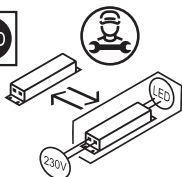

ENERGY
Designlight Scandinavian AB
TL001-1311

A
B
C
D
E
F
G

20
kWh/1000h

2019/2015

! SÄKERHET:

1. 1 Läs igenom hela manualen noggrant före installation.
2. 2 Försäkra dig om att spänningen är frånslagen före installation eller underhåll.
3. 3 Installation ska utföras av behörig elektriker.
4. 4 Ljuskällan är ej utbyttbar. Hela armaturen måste bytas när ljuskällan är förbrukad.

! SAFETY:

1. 1 Read the entire manual carefully before installation.
2. 2 Make sure that the power is switched off before installation or maintenance.
3. 3 Installation must be performed by a qualified electrician.
4. 4 The light source of this luminaire is not replaceable; when the light source reaches its end of life the whole luminaire shall be replaced.