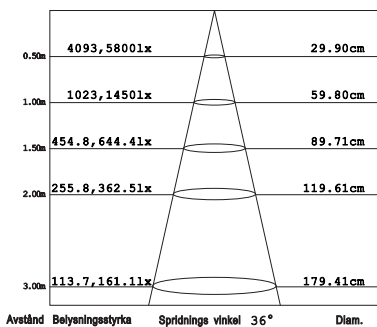

DESIGNLIGHT

SCANDINAVIAN AB

DOWNLIGHT, TILT E-NR: 74 769 16

ART NR: D-007B30

EFFEKT POWER	MATERIAL	KELVIN	ARMATURFÄRG ARMATURE COLOR	ANSLUTNING CONNECTION	TOTAL LUMEN	USEFUL LUMEN
7W WITH DRIVER	ALUMINIUM	3000K	MATT BLACK	230V	559LM	520LM

CE, ROHS

IP20
IP44

350MA
LED 1x5,2W
LIGHT SOURCE WATT

1377
CD

CRI:
>90

36°

73-83
MM

LIFETIME
L70B50:50.000H
L80B50:50.000H

H
41
MM

Ø
95MM

- UTBYTBAR LED-MODUL
- BUBBELLINS MINIMERAR BLÄNDNINGSRISK

- REPLACEABLE LED MODULE
- SPECIAL LENS MINIMIZES THE RISK OF GLARE