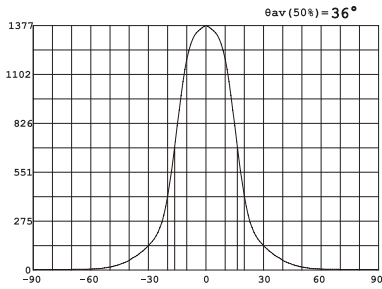

DESIGNLIGHT

SCANDINAVIAN AB

DOWNLIGHT, TILT E-NR: 74 769 16

ART NR: D-007B30

EFFEKT POWER	MATERIAL	KELVIN	ARMATURFÄRG ARMATURE COLOR	ANSLUTNING CONNECTION	TOTAL LUMEN	USEFUL LUMEN
7W WITH DRIVER	ALUMINIUM	3000K	MATT BLACK	230V	559LM	520LM

CE, ROHS

IP20
IP44

350MA
LED 1x5,2W
LIGHT SOURCE WATT

1377
CD

CRI:
>90

36°

73-83
MM

LIFETIME
L70B50:50.000H
L80B50:50.000H

H
41
MM

Ø
95MM

- UTBYTBAR LED-MODUL
- BUBBELLINS MINIMERAR BLÄNDNINGSRISK

- REPLACEABLE LED MODULE
- SPECIAL LENS MINIMIZES THE RISK OF GLARE