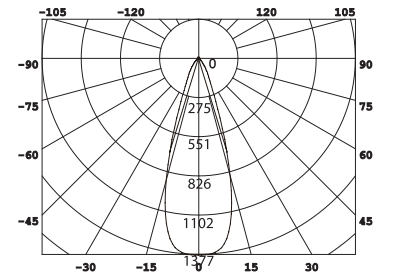

DESIGNLIGHT

SCANDINAVIAN AB

DOWNLIGHT, TILT E-NR: 74 769 16

ART NR: D-007B30

EFFEKT POWER	MATERIAL	KELVIN	ARMATURFÄRG ARMATURE COLOR	ANSLUTNING CONNECTION	TOTAL LUMEN	USEFUL LUMEN
7W WITH DRIVER	ALUMINIUM	3000K	MATT BLACK	230V	559LM	520LM

CE, ROHS

IP20
IP44

350MA
LED 1x5,2W
LIGHT SOURCE WATT

1377
CD

CRI:
>90

36°

73-83
MM

LIFETIME
L70B50:50.000H
L80B50:50.000H

H
41
MM

Ø
95MM

- UTBYTBAR LED-MODUL
- BUBBELLINS MINIMERAR BLÄNDNINGSRISK

- REPLACEABLE LED MODULE
- SPECIAL LENS MINIMIZES THE RISK OF GLARE