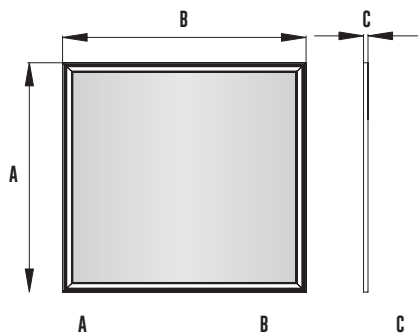

LPB-60x60MW3KD-8

MÅTT MM				
MIN. MM	MAX. MM	MIN. MM	MAX. MM	MIN. MM
594	596	594	596	7