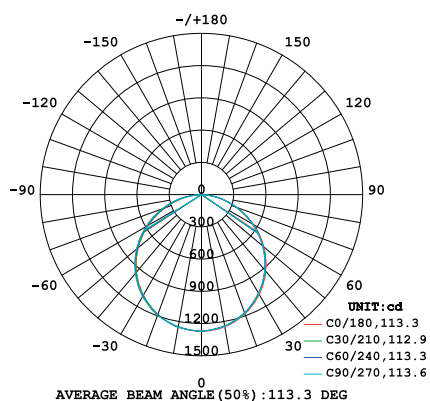

LUMINOUS INTENSITY DISTRIBUTION DIAGRAM