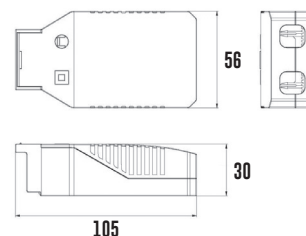

SNABBKOPPLING

PRODUKTEN INNEHÅLLER LJUSKÄLLA MED ENERGI-MÄRKNING KLASS F.

THIS PRODUCT CONTAINS A LIGHT SOURCE OF ENERGY EFFICIENCY CLASS <F>.

SÄKERHET:

1. 1 Läs igenom hela manualen noggrant före installation.
2. 2 Försäkra dig om att spänningen är frånslagen före installation eller underhåll.
3. 3 Installation ska utföras av behörig elektriker.
4. 4 Panel och Driver är utbytbara av behörig elektriker.

SAFETY:

1. 1 Read the entire manual carefully before installation.
2. 2 Make sure that the voltage is switched off before installation or maintenance.
3. 3 Installation must be performed by a qualified electrician.
4. 4 Panel and Driver can be replaced by a qualified electrician.

1.900K	2.700-3.000K	4.000-4.500K	4.800K	5.000-5.000K	7.000-7.500K	10.000K
STEARINLJUS CANDLE	VARMVIT WARM WHITE	NATURLIG VIT NATURAL WHITE	SOLLJUS DIRECT SUN	VITT DAGSLJUS DAY WHITE	KALLVIT COOL WHITE	BLÅ HIMMEL BLUE SKY

LÄS MER OM VÅRA GARANTIVILLKOR PÅ WWW.DESIGNLIGHT.NU READ MORE ABOUT OUR WARRANTY CONDITIONS AT: WWW.DESIGNLIGHT.NU

DESIGNLIGHT
SCANDINAVIAN AB

DESIGNLIGHT SCANDINAVIAN AB · TOFFELVÄGEN 1 · SE-342 60 MOHEDA · SWEDEN
TELEFON/PHONE +46 (0)472-716 10 · INFO@DESIGNLIGHT.NU · WWW.DESIGNLIGHT.NU