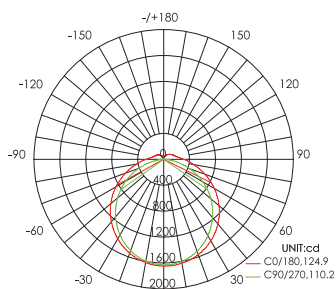

LUMINOUS INTENSITY DISTRIBUTION DIAGRAM

AVERAGE BEAM ANGLE(50%): 17.5 DEG