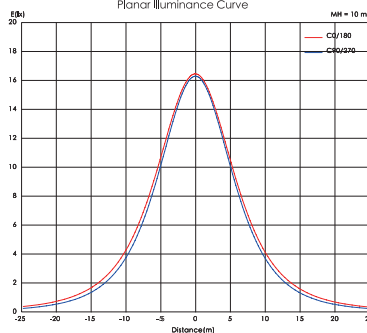

Planar Illuminance Curve