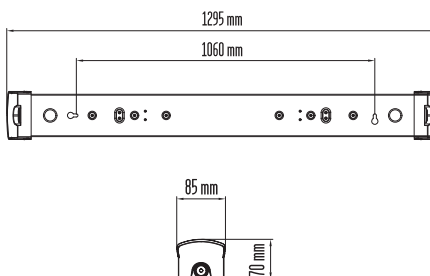

L8-13004K

ANTAL ARMATURER PER SÄKRING (40W)

B10	B16	C10	C16
29	46	32	51

PRODUKTEN INNEHÅLLER LJUSKÄLLA MED ENERGI-MÄRKNING KLASS D.

SÄKERHET:

1. 1 Läs igenom hela manualen noggrant före installation.
2. 2 Försäkra dig om att spänningen är frånslagen före installation eller underhåll.
3. 3 Installation ska utföras av behörig elektriker.
4. 4 Ljuskälla och driver är utbytbara av behörig elektriker.

SAFETY:

1. 1 Read the entire manual carefully before installation.
2. 2 Make sure that the voltage is switched off before installation or maintenance.
3. 3 Installation must be performed by a qualified electrician.
4. 4 Light source and driver are replaceable by a qualified electrician.

1.900K	2.700-3.000K	4.000-4.500K	4.800K	5.000-5.000K	7.000-7.500K	10.000K
STEARINLJUS CANDLE	VARMVIT WARM WHITE	NATURLIG VIT NATURAL WHITE	SOLLJUS DIRECT SUN	VITT DAGSLJUS DAY WHITE	KALLVIT COOL WHITE	BLÅ HIMMEL BLUE SKY

LÄS MER OM VÅRA GARANTIVILLKOR PÅ WWW.DESIGNLIGHT.NU

DESIGNLIGHT
SCANDINAVIAN AB

DESIGNLIGHT SCANDINAVIAN AB · TOFFELVÄGEN 1 · 342 60 MOHEDA

KUNDCENTER: TELEFON 0472-716 10 · FAX 0472-716 09 · INFO@DESIGNLIGHT.NU · WWW.DESIGNLIGHT.NU