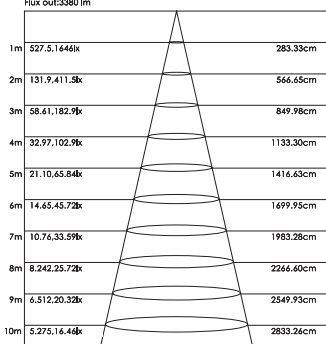

Flux out: 3380 lm