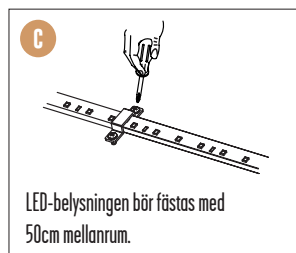

⚠ SAFETY:

- 1 Read the entire manual carefully before installation.
- 2 Must not be lit/connected rolled up.
- 2 Before use, ensure that there is no visible damage.
- 4 The light source of this luminaire is not replaceable; when the light source reaches its end of life the whole luminaire shall be replaced.