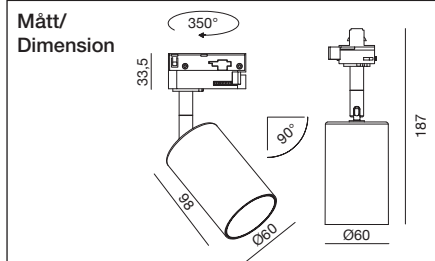

INSTALLATION AV TRACKLIGHT PÅ SKENAN INSTALL FIXTURE ONTO A TRACK

1. Stäng av strömmen/Turn off the power

1.900K	2.700- 3.000K	4.000- 4.500K	4.800K	5.000- 5.000K	7.000- 7.500K	10.000K
STEARINLJUS CANDLE	VARMVIT WARM WHITE	NATURLIG VIT NATURAL WHITE	SOLLJUS DIRECT SUN	VITT DAGSLJUS DAY WHITE	KALLVIT COOL WHITE	BLÅ HIMMEL BLUE SKY

⚠ SÄKERHET:

1. 1 Läs igenom hela manualen noggrant före installation.
2. 2 Försäkra dig om att spänningen är frånslagen före installation eller underhåll.
3. 3 Installation ska utföras av behörig elektriker.

⚠ SAFETY:

1. 1 Read the entire manual carefully before installation.
2. 2 Make sure that the power is switched off before installation or maintenance.
3. 3 Installation must be performed by a qualified electrician.

DESIGNLIGHT
SCANDINAVIAN AB

DESIGNLIGHT SCANDINAVIAN AB · TOFFELVÄGEN 1 · 342 60 MOHEDA
KUNDCENTER: TELEFON 0472-716 10 · FAX 0472-716 09 · INFO@DESIGNLIGHT.NU · WWW.DESIGNLIGHT.NU