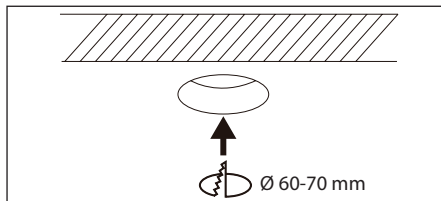

2. Borra hål i taket/Drill hole in ceiling