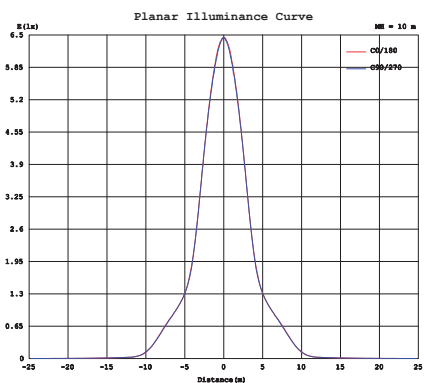

DESIGNLIGHT

SCANDINAVIAN AB

DOWNLIGHT BONDY 1, TILT, 6-PACK

E-NR: 74 761 22

ART NR: B-5MW2730-6

EFFEKT POWER	MATERIAL MATERIAL	KELVIN KELVIN	ARMATURFÄRG ARMATURE COLOR	ANSLUTNING CONNECTION	TOTAL LUMEN	USEFUL LUMEN
6x5,5W WITH DRIVER	ALUMINIUM	2700K+3000K	MATT WHITE	230V	6x420LM	6x371LM

CE, ROHS

230 MA LED 6x3,8W
LIGHT SOURCE WATT

646 CD

CRI: >90

36°

25°

FLICKER FREE

LIFETIME L70B50: 50.000H

IP20

IP44

60-70 MM

H 35 MM

Ø 85MM

230V

- INKLUSIVE DRIVDON
- KOPPLINGSBOX FÖR FLEXRÖR
- LÅGT INBYGGNADSDJUP
- MONTERING KAN UTFÖRAS DIREKT MOT ISOLERING
- 6-PACK – PRISVÄRD

Flux out: 162.4 lm

Height	Eavg, Emax	Angle: 37.42deg	Diameter
1m	435.9, 645.2lx		67.73cm
2m	109.0, 161.3lx		135.46cm
3m	48.44, 71.68lx		203.18cm
4m	27.25, 40.32lx		270.91cm
5m	17.44, 25.81lx		338.64cm
6m	12.11, 17.92lx		406.37cm
7m	8.897, 13.17lx		474.10cm
8m	6.812, 10.08lx		541.82cm
9m	5.382, 7.965lx		609.55cm
10m	4.359, 6.452lx		677.28cm