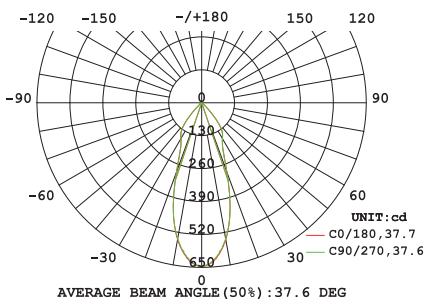

DESIGNLIGHT

SCANDINAVIAN AB

DOWNLIGHT BONDY 1, TILT, 6-PACK

E-NR: 74 761 22

ART NR: B-5MW2730-6

EFFEKT POWER	MATERIAL MATERIAL	KELVIN KELVIN	ARMATURFÄRG ARMATURE COLOR	ANSLUTNING CONNECTION	TOTAL LUMEN	USEFUL LUMEN
6x5,5W WITH DRIVER	ALUMINIUM	2700K+3000K	MATT WHITE	230V	6x420LM	6x371LM

CE, ROHS

230 MA LED 6x3,8W
LIGHT SOURCE WATT

646 CD

CRI: >90

36°

25°

FLICKER FREE

LIFETIME L70B50: 50.000H

IP20

IP44

60-70 MM

H 35 MM

Ø 85MM

230V

- INKLUSIVE DRIVDON
- KOPPLINGSBOX FÖR FLEXRÖR
- LÅGT INBYGGNADSDJUP
- MONTERING KAN UTFÖRAS DIREKT MOT ISOLERING
- 6-PACK – PRISVÄRD

Flux out: 162.4 lm

Height	Eavg, Emax	Angle: 37.42deg	Diameter
1m	435.9, 645.2lx		67.73cm
2m	109.0, 161.3lx		135.46cm
3m	48.44, 71.68lx		203.18cm
4m	27.25, 40.32lx		270.91cm
5m	17.44, 25.81lx		338.64cm
6m	12.11, 17.92lx		406.37cm
7m	8.897, 13.17lx		474.10cm
8m	6.812, 10.08lx		541.82cm
9m	5.382, 7.965lx		609.55cm
10m	4.359, 6.452lx		677.28cm