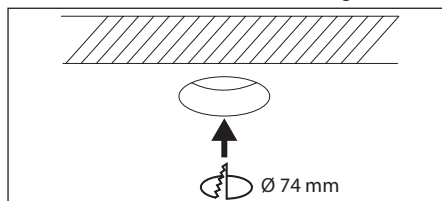

3. Anslut till LED-drivern/Connect to LED driver