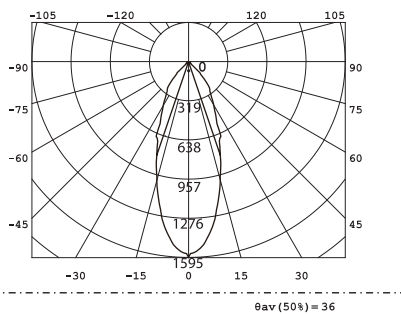

DESIGNLIGHT

SCANDINAVIAN AB

DOWNLIGHT, TILT E-NR: 74 649 50

ART NR: P-191MW

EFFEKT POWER	MATERIAL MATERIAL	KELVIN KELVIN	ARMATURFÄRG ARMATURE COLOR	ANSLUTNING CONNECTION	LUMEN (LM) LUMEN (LM)
11W	ALUMINIUM	3000K	WHITE	230V	780LM

CE, ROHS, IP CERTIFIED BY SGS

- LÄMPLIG VID HÖGRE TAKHÖJD.
- UTBYTBARA REFLEKTORER.

1. Stäng av strömmen/Turn off the power

2. Borra hål i taket/Drill hole in ceiling

3. Anslut till LED-drivern/Connect to LED driver

Mått/Dimension

Designlight AB
P-191MW

11
kWh/1000h

2019/2015

⚠ SÄKERHET:

1. Läs igenom hela manualen noggrant före installation.
2. Kontrollmät ALLTID diametern före håltagning i tak.
3. För ej monteras mot brännbart material eller övertäckas av isolering utan skyddskåpa.
4. Försäkra dig om att spänningen är frånslagen före installation eller underhåll.
5. Installation ska utföras av behörig elektriker.
6. Ljuskällan är ej utbyttbar. Hela armaturen måste bytas när ljuskällan är förbrukad.

⚠ SAFETY:

1. Read the entire manual carefully before installation.
2. ALWAYS check the diameter before drilling holes in the ceiling.
3. Do not mount against combustible material or cover with insulation without protective cover.
4. Make sure that the voltage is switched off before installation or maintenance.
5. Installation must be performed by a qualified electrician.
6. The light source of this luminaire is not replaceable, when the light source reaches its end of life the whole luminaire shall be replaced.

1.900K	2.700-3.000K	4.000-4.500K	4.800K	5.000-5.000K	7.000-7.500K	10.000K
STEARINLJUS CANDLE	VARMVIT WARM WHITE	NATURLIG VIT NATURAL WHITE	SOLLJUS DIRECT SUN	VITT DAGSLJUS DAY WHITE	KALLVIT COOL WHITE	BLÅ HIMMEL BLUE SKY

DESIGNLIGHT
SCANDINAVIAN AB