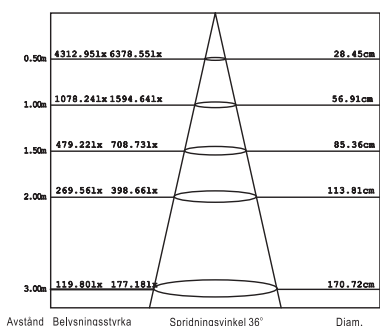

DESIGNLIGHT

SCANDINAVIAN AB

DOWNLIGHT, TILT E-NR: 74 649 50

ART NR: P-191MW

EFFEKT POWER	MATERIAL MATERIAL	KELVIN KELVIN	ARMATURFÄRG ARMATURE COLOR	ANSLUTNING CONNECTION	LUMEN (LM) LUMEN (LM)
11W	ALUMINIUM	3000K	WHITE	230V	780LM

CE, ROHS, IP CERTIFIED BY SGS

- LÄMPLIG VID HÖGRE TAKHÖJD.
- UTBYTBARA REFLEKTORER.

1. Stäng av strömmen/Turn off the power

2. Borra hål i taket/Drill hole in ceiling

3. Anslut till LED-drivern/Connect to LED driver

Mått/Dimension

Designlight AB
P-191MW

11
kWh/1000h

2019/2015

⚠ SÄKERHET:

1. Läs igenom hela manualen noggrant före installation.
2. Kontrollmät ALLTID diametern före håltagning i tak.
3. För ej monteras mot brännbart material eller övertäckas av isolering utan skyddskåpa.
4. Försäkra dig om att spänningen är frånslagen före installation eller underhåll.
5. Installation ska utföras av behörig elektriker.
6. Ljuskällan är ej utbyttbar. Hela armaturen måste bytas när ljuskällan är förbrukad.

⚠ SAFETY:

1. Read the entire manual carefully before installation.
2. ALWAYS check the diameter before drilling holes in the ceiling.
3. Do not mount against combustible material or cover with insulation without protective cover.
4. Make sure that the voltage is switched off before installation or maintenance.
5. Installation must be performed by a qualified electrician.
6. The light source of this luminaire is not replaceable, when the light source reaches its end of life the whole luminaire shall be replaced.

1.900K	2.700-3.000K	4.000-4.500K	4.800K	5.000-5.000K	7.000-7.500K	10.000K
STEARINLJUS CANDLE	VARMVIT WARM WHITE	NATURLIG VIT NATURAL WHITE	SOLLJUS DIRECT SUN	VITT DAGSLJUS DAY WHITE	KALLVIT COOL WHITE	BLÅ HIMMEL BLUE SKY

DESIGNLIGHT
SCANDINAVIAN AB