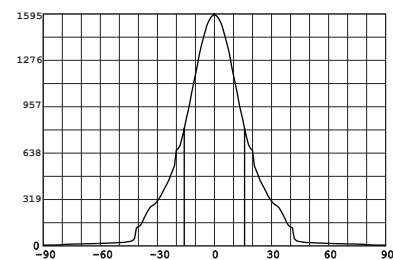

DESIGNLIGHT

SCANDINAVIAN AB

DOWNLIGHT, TILT E-NR: 74 649 50

ART NR: P-191MW

EFFEKT POWER	MATERIAL MATERIAL	KELVIN KELVIN	ARMATURFÄRG ARMATURE COLOR	ANSLUTNING CONNECTION	LUMEN (LM) LUMEN (LM)
11W	ALUMINIUM	3000K	WHITE	230V	780LM

CE, ROHS, IP CERTIFIED BY SGS

- LÄMPLIG VID HÖGRE TAKHÖJD.
- UTBYTBARA REFLEKTORER.

1. Stäng av strömmen/Turn off the power

2. Borra hål i taket/Drill hole in ceiling

3. Anslut till LED-drivern/Connect to LED driver

Mått/Dimension

Designlight AB
P-191MW

11
kWh/1000h

2019/2015

⚠ SÄKERHET:

1. Läs igenom hela manualen noggrant före installation.
2. Kontrollmät ALLTID diametern före håltagning i tak.
3. För ej monteras mot brännbart material eller övertäckas av isolering utan skyddskåpa.
4. Försäkra dig om att spänningen är frånslagen före installation eller underhåll.
5. Installation ska utföras av behörig elektriker.
6. Ljuskällan är ej utbyttbar. Hela armaturen måste bytas när ljuskällan är förbrukad.

⚠ SAFETY:

1. Read the entire manual carefully before installation.
2. ALWAYS check the diameter before drilling holes in the ceiling.
3. Do not mount against combustible material or cover with insulation without protective cover.
4. Make sure that the voltage is switched off before installation or maintenance.
5. Installation must be performed by a qualified electrician.
6. The light source of this luminaire is not replaceable, when the light source reaches its end of life the whole luminaire shall be replaced.

1.900K	2.700-3.000K	4.000-4.500K	4.800K	5.000-5.000K	7.000-7.500K	10.000K
STEARINLJUS CANDLE	VARMVIT WARM WHITE	NATURLIG VIT NATURAL WHITE	SOLLJUS DIRECT SUN	VITT DAGSLJUS DAY WHITE	KALLVIT COOL WHITE	BLÅ HIMMEL BLUE SKY

DESIGNLIGHT
SCANDINAVIAN AB