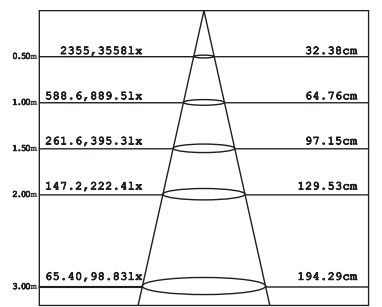

DESIGNLIGHT

SCANDINAVIAN AB

DOWNLIGHT, TILT

E-NR: 74 647 35

ART NR: P-1602527

EFFEKT POWER	MATERIAL MATERIAL	KELVIN KELVIN	ARMATURFÄRG ARMATURE COLOR	ANSLUTNING CONNECTION	TOTAL LUMEN	USEFUL LUMEN
7W WITH DRIVER	ALUMINIUM	2700K	MATT WHITE	230V	590LM	486LM

CE, ROHS, IP CERTIFIED BY SGS

- MYCKET BRA FÄRGÅTERGIVNING
- UTBYTBARA REFLEKTORER
- VINKLINGSBAR