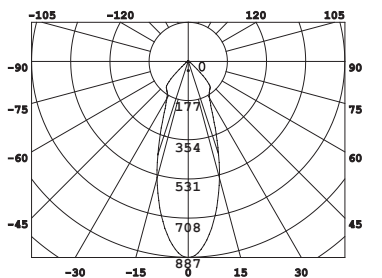

DESIGNLIGHT

SCANDINAVIAN AB

DOWNLIGHT, TILT

E-NR: 74 647 35

ART NR: P-1602527

EFFEKT POWER	MATERIAL MATERIAL	KELVIN KELVIN	ARMATURFÄRG ARMATURE COLOR	ANSLUTNING CONNECTION	TOTAL LUMEN	USEFUL LUMEN
7W WITH DRIVER	ALUMINIUM	2700K	MATT WHITE	230V	590LM	486LM

CE, ROHS, IP CERTIFIED BY SGS

- MYCKET BRA FÄRGÅTERGIVNING
- UTBYTBARA REFLEKTORER
- VINKLINGSBAR