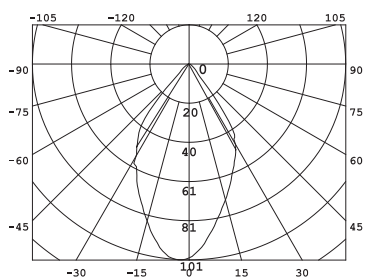

CE, ROHS, IP CERTIFIED BY SGS

350MA LED 1x1,2W
LIGHT SOURCE WATT

101 CD **CRI: >80** **IP20 IP21**

LIFETIME
L70B50: 40.000H

19MM **H 15 MM** **25MM**

- STILREN
- DISKRET

θav (50%) = 60°

Avstånd	Belysningsstyrka	Spridnings vinkel 60°	Diam.
0.50m	216,96lx	401,61lx	89,09mm
1.00m	84,24lx	100,40lx	118,06mm
1.50m	34,11lx	44,62lx	177,09mm
2.00m	13,96lx	29,16lx	236,13mm
3.00m	6,02lx	11,16lx	354,19mm