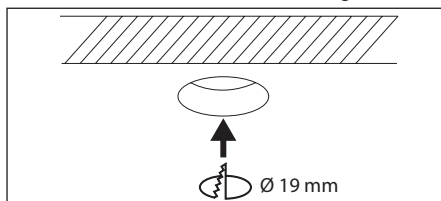

2. Borra hål i taket/Drill hole in ceiling