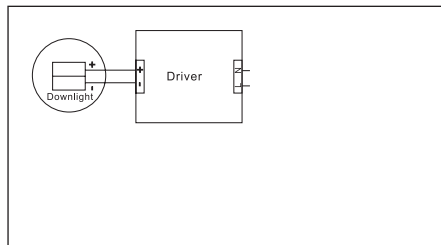

3. Anslut till LED-drivern/Connect to LED driver