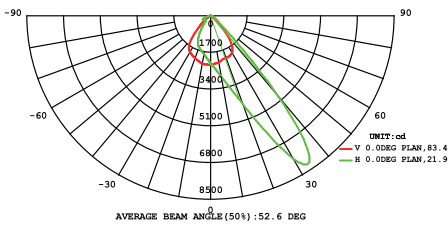

Art nr.: DB-848

E-nr: 7766755

Watt	Material	Kelvin	Armaturfärg	Effekt	Lumen(lm)
Watt	Material	Kelvin	Armature color	Effect	Lumen(lm)
48w	Aluminum	4000k	RAL 9004	140lm/W	5800lm

LUMILED LED 48W 5800lm 90°X30° 50,000 4000K 

 180° IP66 CE, RoHS, IP certifierad av 

- 110lm/w med lens, driver
- 140lm/w utan lens, driver
- CRI Värde > 80

- 110lm/w with lens and driver
- 140lm/w without lens and driver
- Cri value > 80

 This luminaire contains built-in LED lamps.