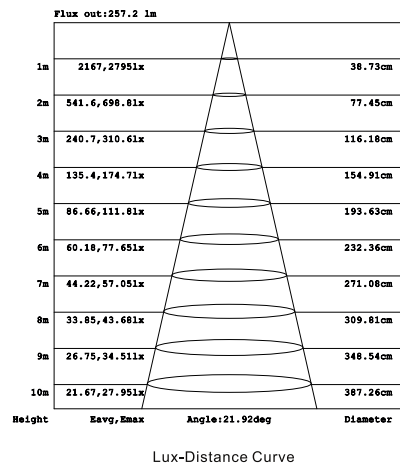

Art nr.: DB-848

E-nr: 7766755

Watt	Material	Kelvin	Armaturfärg	Effekt	Lumen(lm)
Watt	Material	Kelvin	Armature color	Effect	Lumen(lm)
48w	Aluminum	4000k	RAL 9004	140lm/W	5800lm

LUMILED LED 48W 5800lm 90°X30° 50,000 4000K 

 180° IP66 CE, RoHS, IP certifierad av 

- 110lm/w med lens, driver
- 140lm/w utan lens, driver
- CRI Värde > 80

- 110lm/w with lens and driver
- 140lm/w without lens and driver
- Cri value > 80

 This luminaire contains built-in LED lamps.