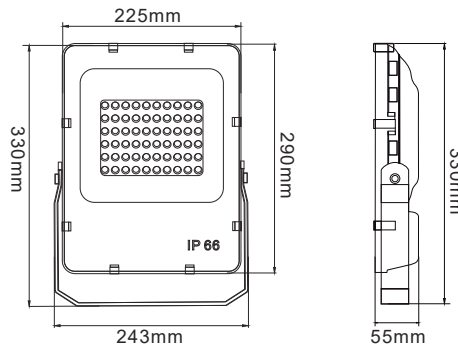

Art nr.: DB-848

E-nr: 7766755

Watt	Material	Kelvin	Armaturfärg	Effekt	Lumen(lm)
Watt	Material	Kelvin	Armature color	Effect	Lumen(lm)
48w	Aluminum	4000k	RAL 9004	140lm/W	5800lm

LUMILED LED 48W 5800lm 90°X30° 50,000 4000K 

 180° IP66 CE, RoHS, IP certifierad av 

- 110lm/w med lens, driver
- 140lm/w utan lens, driver
- CRI Värde > 80

- 110lm/w with lens and driver
- 140lm/w without lens and driver
- Cri value > 80

 This luminaire contains built-in LED lamps.