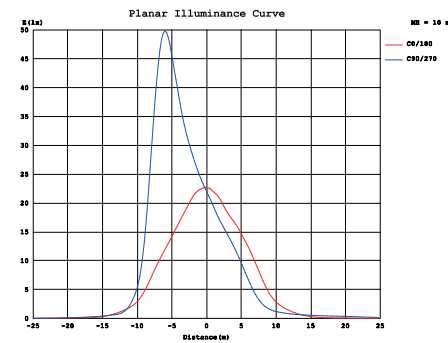

Art nr.: DB-848

E-nr: 7766755

Watt	Material	Kelvin	Armaturfärg	Effekt	Lumen(lm)
Watt	Material	Kelvin	Armature color	Effect	Lumen(lm)
48w	Aluminum	4000k	RAL 9004	140lm/W	5800lm

LUMILED LED 48W 5800lm 90°X30° 50,000 4000K 

 180° IP66 CE, RoHS, IP certifierad av 

- 110lm/w med lens, driver
- 140lm/w utan lens, driver
- CRI Värde > 80

- 110lm/w with lens and driver
- 140lm/w without lens and driver
- Cri value > 80

 This luminaire contains built-in LED lamps.