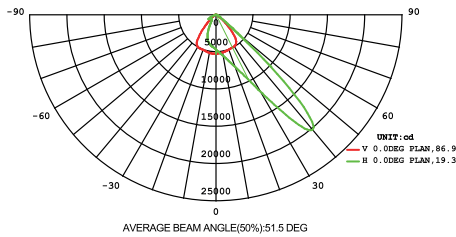

DESIGNLIGHT

SCANDINAVIAN AB

Art nr.: DB-8120

E-nr: 7766757

Watt	Material	Kelvin	Armaturfärg	Effekt	Lumen(lm)
Watt	Material	Kelvin	Armature color	Effect	Lumen(lm)
120w	Aluminum	4000k	RAL 9004	115lm/W	14000lm

LUMILED LED 120W 14000lm 90°X30° 50,000 4000K

IP66 CE, RoHS, IP certifierad av SGS

- 110lm/w med lins, driver
- 140lm/w utan lins, driver
- CRI Värde > 80

- 110lm/w with lens and driver
- 140lm/w without lens and driver
- Cri value > 80