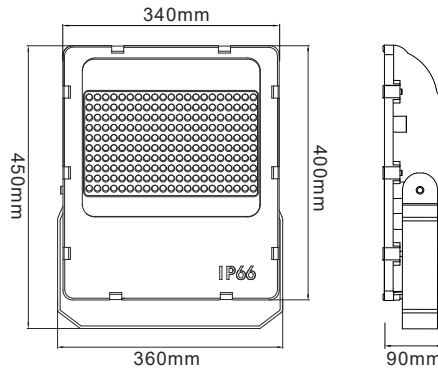

DESIGNLIGHT

SCANDINAVIAN AB

Art nr.: DB-8120

E-nr: 7766757

Watt	Material	Kelvin	Armaturfärg	Effekt	Lumen(lm)
Watt	Material	Kelvin	Armature color	Effect	Lumen(lm)
120w	Aluminum	4000k	RAL 9004	115lm/W	14000lm

LUMILED LED 120W 14000lm 90°X30° 50,000 4000K

IP66 CE, RoHS, IP certifierad av SGS

- 110lm/w med lins, driver
- 140lm/w utan lins, driver
- CRI Värde > 80

- 110lm/w with lens and driver
- 140lm/w without lens and driver
- Cri value > 80