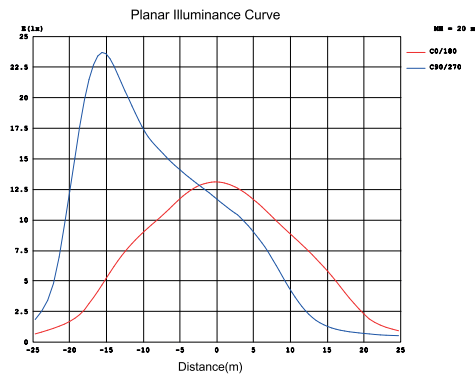

DESIGNLIGHT

SCANDINAVIAN AB

Art nr.: DB-8120

E-nr: 7766757

Watt	Material	Kelvin	Armaturfärg	Effekt	Lumen(lm)
Watt	Material	Kelvin	Armature color	Effect	Lumen(lm)
120w	Aluminum	4000k	RAL 9004	115lm/W	14000lm

LUMILED LED 120W 14000lm 90°X30° 50,000 4000K

IP66 CE, RoHS, IP certifierad av SGS

- 110lm/w med lins, driver
- 140lm/w utan lins, driver
- CRI Värde > 80

- 110lm/w with lens and driver
- 140lm/w without lens and driver
- Cri value > 80