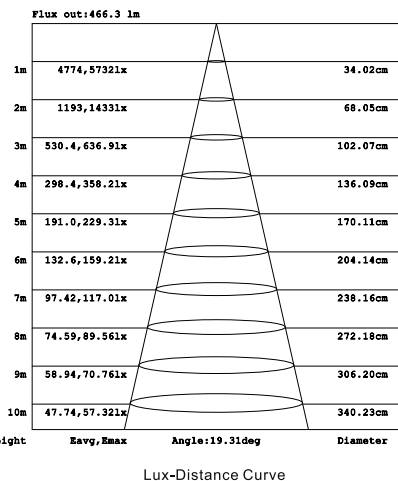

DESIGNLIGHT

SCANDINAVIAN AB

Art nr.: DB-8120

E-nr: 7766757

Watt	Material	Kelvin	Armaturfärg	Effekt	Lumen(lm)
Watt	Material	Kelvin	Armature color	Effect	Lumen(lm)
120w	Aluminum	4000k	RAL 9004	115lm/W	14000lm

LUMILED LED 120W 14000lm 90°X30° 50,000 4000K

IP66 CE, RoHS, IP certifierad av SGS

- 110lm/w med lins, driver
- 140lm/w utan lins, driver
- CRI Värde > 80

- 110lm/w with lens and driver
- 140lm/w without lens and driver
- Cri value > 80