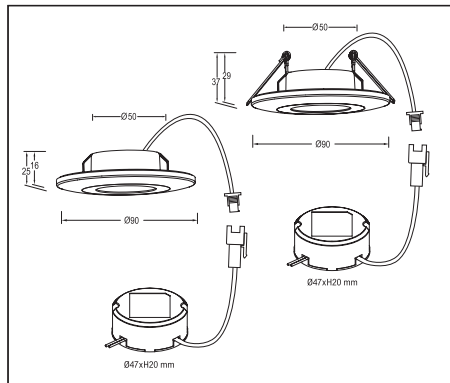

CE, ROHS  

350MA LED 1x3,5W LIGHT SOURCE WATT

LIFETIME L70B50: 50.000H

-  **404 CD**
-  **FLICKER FREE**
-  **CR: >80**
-  **36°**
-  **IP20**
-  **IP44**
-  **50MM**
-  **H 25 MM**
-  **90MM**

• DOSMONTAGE
• LÅG BYGGHÖJD
• UTBYTBAR FRONT

Avstånd Belysningsstyrka Spridningsvinkel 36° Diam.

1. Stäng av strömmen/Turn off the power

2. Borra hål i taket/Drill hole in ceiling

3. Anslut till LED-drivern/Connect to LED driver

Mått/Dimension

**PRODUKTEN INNEHÅLLER
LJUSKÄLLA MED
ENERGIMÄRKNING
KLASS F.**

⚠ SAFETY:

- Read the entire manual carefully before installation.
- ALWAYS check the diameter before drilling holes in the ceiling.
- Make sure that the power is switched off before installation or maintenance.
- Installation must be performed by a qualified electrician.
- The light source of this luminaire is not replaceable; when the light source reaches its end of life the whole luminaire shall be replaced.