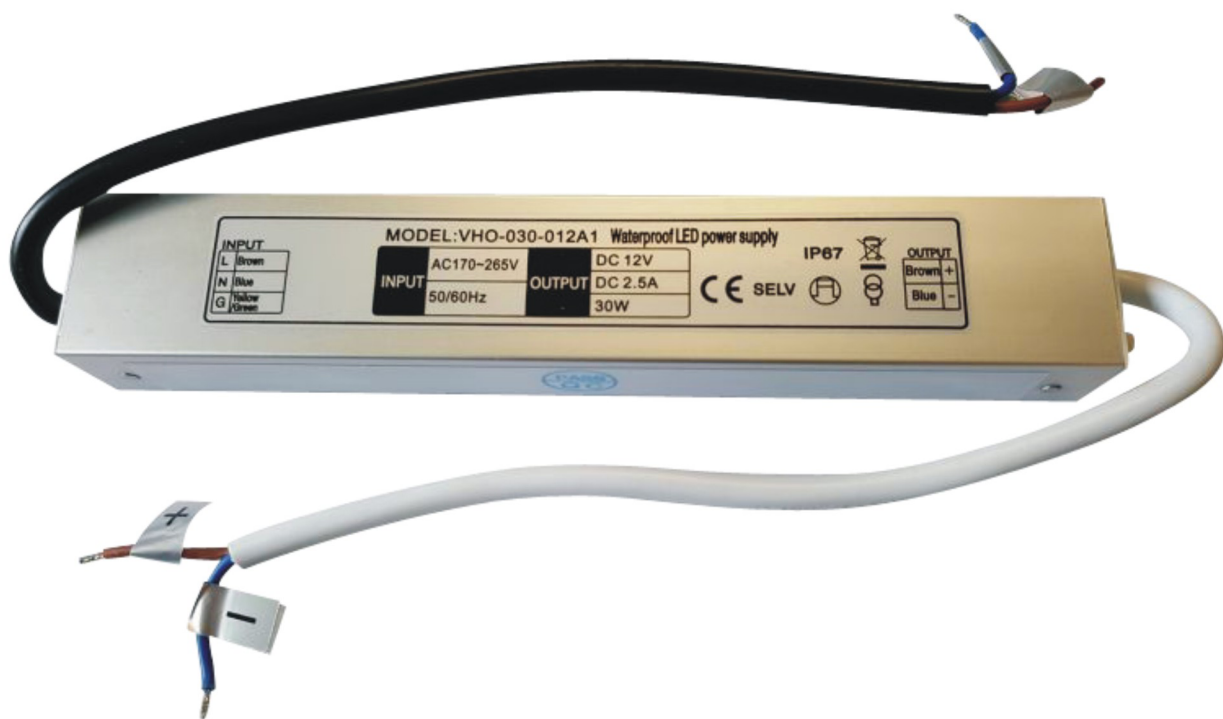

DESIGNLIGHT

SCANDINAVIAN AB

Art nr:D-T1230A

E-nr:52 809 10

MODEL: VHO-030-012A1 Waterproof LED power supply

INPUT	AC	DC	IP67	OUTPUT
L Brown	170-265V	12V	SELV	Brown +
N Blue	50/60Hz	2.5A		Blue -
G Yellow/Green		30W		