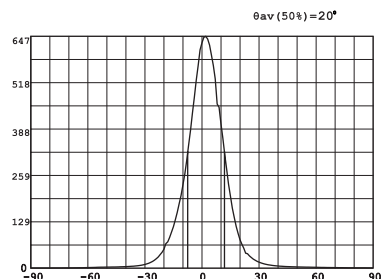

DESIGNLIGHT

SCANDINAVIAN AB

DOWNLIGHT, SAUNA

E-NR: 74 682 27

ART NR: D-LS1016

EFFEKT POWER	MATERIAL	KELVIN KELVIN	ARMATURFÄRG ARMATURE COLOR	ANSLUTNING CONNECTION	TOTAL LUMEN	USEFUL LUMEN
4,3W WITH DRIVER	ALUMINIUM	3000K	WHITE	230V	175LM	150 LM

CE, ROHS, IP CERTIFIED BY SGS

- DIOD OCH KYLNING LÅNGT INNE I LAMPAN
- SNÄV SPRIDNING MED MINIMAL BLÄNDNINGSEFFEKT
- EFFEKTFULL OCH TRIVSAM BELYSNING

1. Stäng av strömmen/Turn off the power

2. Borra hål i taket/Drill hole in ceiling

3. Montera ej över bastuaggregat /Do not mount above sauna heater

Mått/Dimension

PRODUKTEN INNEHÅLLER LJUSKÄLLA MED ENERGI-MÄRKNING KLASS G.

⚠ SÄKERHET:

1. Läs igenom hela manualen noggrant före installation.
2. Kontrollmät ALLTID diametern före håtagning i tak.
3. Försäkra dig om att spänningen är fränslagen före installation eller underhåll.
4. Installation ska utföras av behörig elektriker.
5. Ljuskällan är ej utbytbar. Hela armaturen måste bytas när ljuskällan är förbrukad.

⚠ SAFETY:

1. Read the entire manual carefully before installation.
2. ALWAYS check the diameter before drilling holes in the ceiling.
3. Make sure that the power is switched off before installation or maintenance.
4. Installation must be performed by a qualified electrician.
5. The light source of this luminaire is not replaceable; when the light source reaches its end of life the whole luminaire shall be replaced.

1.900K	2.700-3.000K	4.000-4.500K	4.800K	5.000-5.000K	7.000-7.500K	10.000K
STEARINLJUS CANDLE	VARMVIT WARM WHITE	NATURLIG VIT NATURAL WHITE	SOLLJUS DIRECT SUN	VITT DAGSLJUS DAY WHITE	KALLVIT COOL WHITE	BLÅ HIMMEL BLUE SKY

DESIGNLIGHT
SCANDINAVIAN AB