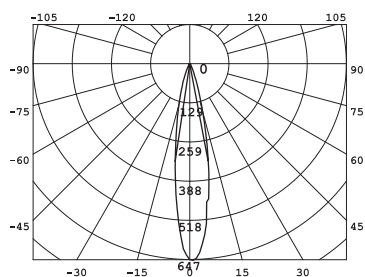

DESIGNLIGHT

SCANDINAVIAN AB

DOWNLIGHT, SAUNA

E-NR: 74 682 27

ART NR: D-LS1016

EFFEKT POWER	MATERIAL	KELVIN KELVIN	ARMATURFÄRG ARMATURE COLOR	ANSLUTNING CONNECTION	TOTAL LUMEN	USEFUL LUMEN
4,3W WITH DRIVER	ALUMINIUM	3000K	WHITE	230V	175LM	150 LM

CE, ROHS, IP CERTIFIED BY SGS

- DIOD OCH KYLNING LÅNGT INNE I LAMPAN
- SNÄV SPRIDNING MED MINIMAL BLÄNDNINGSEFFEKT
- EFFEKTFULL OCH TRIVSAM BELYSNING

1. Stäng av strömmen/Turn off the power

2. Borra hål i taket/Drill hole in ceiling

3. Montera ej över bastuaggregat /Do not mount above sauna heater

Mått/Dimension

PRODUKTEN INNEHÅLLER LJUSKÄLLA MED ENERGI-MÄRKNING KLASS G.

⚠ SÄKERHET:

1. Läs igenom hela manualen noggrant före installation.
2. Kontrollmät ALLTID diametern före håtagning i tak.
3. Försäkra dig om att spänningen är fränslagen före installation eller underhåll.
4. Installation ska utföras av behörig elektriker.
5. Ljuskällan är ej utbytbar. Hela armaturen måste bytas när ljuskällan är förbrukad.

⚠ SAFETY:

1. Read the entire manual carefully before installation.
2. ALWAYS check the diameter before drilling holes in the ceiling.
3. Make sure that the power is switched off before installation or maintenance.
4. Installation must be performed by a qualified electrician.
5. The light source of this luminaire is not replaceable; when the light source reaches its end of life the whole luminaire shall be replaced.

1.900K	2.700-3.000K	4.000-4.500K	4.800K	5.000-5.000K	7.000-7.500K	10.000K
STEARINLJUS CANDLE	VARMVIT WARM WHITE	NATURLIG VIT NATURAL WHITE	SOLLJUS DIRECT SUN	VITT DAGSLJUS DAY WHITE	KALLVIT COOL WHITE	BLÅ HIMMEL BLUE SKY

DESIGNLIGHT
SCANDINAVIAN AB