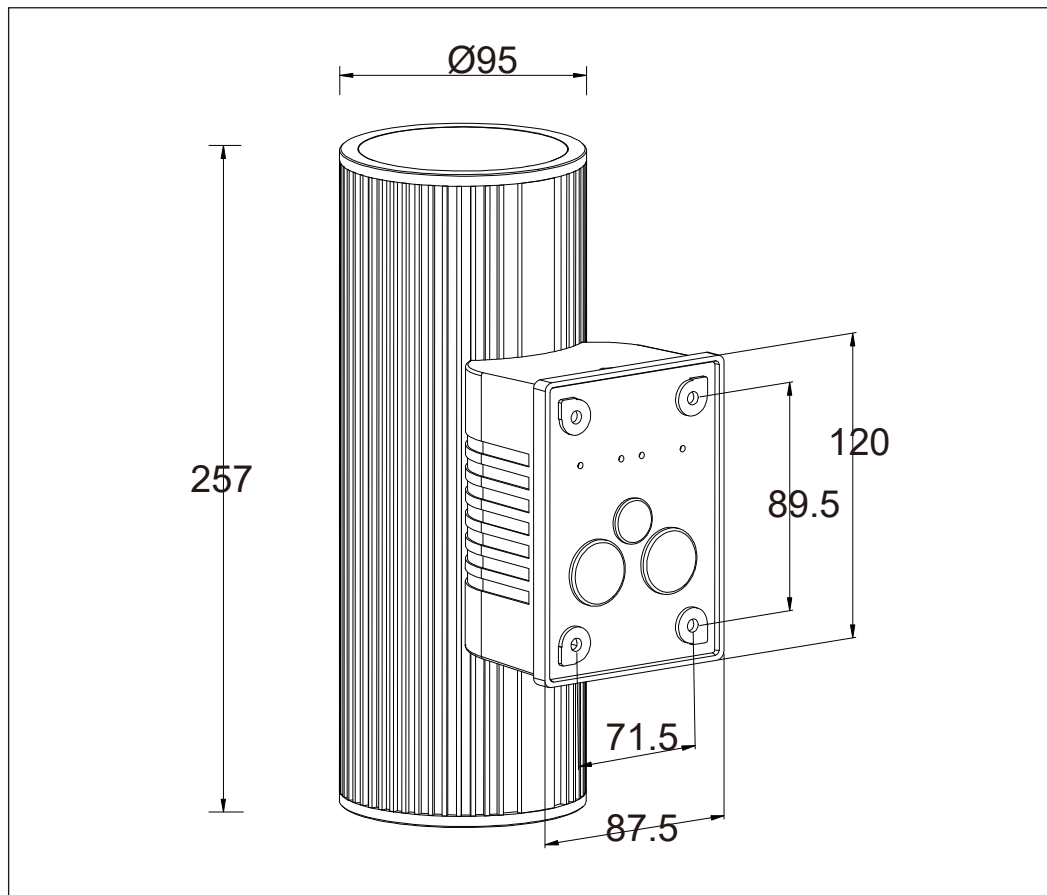

DESIGNLIGHT

SCANDINAVIAN AB

Art nr: **D-L4006**

E-nr: **7704678**

Effekt Power	Material Material	Färgtemperatur Color temperature	Armaturfärg Fixture color	Anslutning Connection	Ljusflöde Luminous flux
50W max	Aluminium		Dark Grey	230V	

CE, RoHS, IP CERTIFIED BY SGS

Mått/Dimension

DESIGNLIGHT

SCANDINAVIAN AB