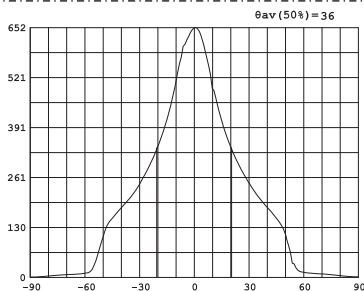

DESIGNLIGHT

SCANDINAVIAN AB

DOWNLIGHT, TILT

E-NR: 74 642 54

ART NR: P-007B27D

EFFEKT POWER	MATERIAL	KELVIN	ARMATURFÄRG ARMATURE COLOR	ANSLUTNING CONNECTION	TOTAL LUMEN	USEFUL LUMEN
8W WITH DRIVER	ALUMINIUM	2700K	BLACK	230V	592LM	524LM

CE, ROHS

180MA LED 1x6,2W
LIGHT SOURCE WATT

652 CD

CRI: 95

24/36/60°

LIFETIME L70B50: 50.000H

IP20 IP44

83MM

H 37 MM

95MM

• UTBYTBARA REFLEKTORER

• MONTERING KAN UTFÖRAS DIREKT MOT ISOLERING

• LÅGT INBYGGNADSDJUP

• INKLUSIVE DRIVDON

Avstånd	Belysningsstyrka	Spridningsvinkel 36°	Diam.
0.5m	1566.16lx	2557.99lx	37.62cm
1.0m	391.54lx	639.50lx	75.39cm
1.5m	174.02lx	284.22lx	113.08cm
2.0m	97.88lx	159.87lx	150.78cm
3.0m	43.50lx	71.06lx	226.17cm